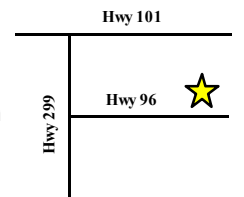

LUCKY BEAR CASINO

January 2004 Calendar of Events

Sun	Mon	Tue	Wed	Thu	Fri	Sat
					Midnight on Dec. 31 Starting of Super Bowl TV Package Giveaway Tickets	1 Happy New Year!
2	3	4 Triple Ticket Tuesday	5	6 $1,000 CASH GIVE-A-WAY	7	8
9	10	11 Triple Ticket Tuesday	12	13 $1,000 CASH GIVE-A-WAY	14	15
16	17	18 Triple Ticket Tuesday	19	20 $1,000 CASH GIVE-A-WAY	21	22
23	24	25 Triple Ticket Tuesday	26	27 $1,000 CASH GIVE-A-WAY	28	29
30 Super Bowl TV Package Give-A-Way Starting @4pm	31					

Hoopa Shopping Center on Hwy 96
Hoopa, CA 95546
Phone: (530)625-5198
Fax: (530)625-4050
Hrs: Sun-Thurs=10am-12am
Fri-Sat =10am-1am
www.hoopa-nsn.gov